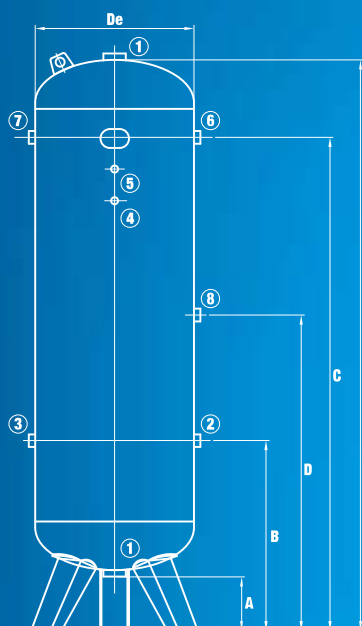

SERBATOI ARIA VERTICALI VERNICIATI 11-12 BAR

Direttiva	2009/105/EC	97/23/EC (PED)
Pressione di esercizio	11 Bar	12 Bar
Temperatura di esercizio	-10+100°C	-10+50°C

- Materiale: acciaio al carbonio
- Fluido contenuto: aria compressa / azoto (gruppo 2)
- Trattamento: verniciatura esterna di colore Blu Ral 5015 (standard)

CODICE	Direttiva	Capacità nominale	Pressione esercizio	De	A	B	C	D	L	1	2	3	4	5	6	7	8	Peso
RAL 5015		Lt	Bar	mm	mm	mm	mm	mm	mm	inch	inch	inch	inch	inch	inch	inch	inch	Kg
VEC01866	2009/105/EC	90	11	370	180	348	968	-	1126	1/2"	3/4"	-	3/8"	3/8"	-	3/4"	-	29
VEC00644	2009/105/EC	100	11	370	180	355	1055	-	1213	1/2"	3/4"	-	3/8"	3/8"	-	3/4"	-	31
VEC00709	2009/105/EC	150	11	396	170	385	1210	-	1430	1/2"	1"	-	3/8"	3/8"	-	1"	-	44
VEC00645	2009/105/EC	200	11	446	175	400	1225	-	1557	1/2"	1"	-	3/8"	3/8"	-	1"	-	55
VEC02071	2009/105/EC	200	11	446	175	400	1225	-	1557	2"	1"	-	3/8"	3/8"	-	1"	-	55
VEC00478	2009/105/EC	270	11	500	175	599	1304	-	1648	1/2"	1"	1"	-	3/8"	1"	-	-	67
VEC00795	2009/105/EC	270	11	500	175	599	1304	-	1648	2"	1"	1"	-	3/8"	1"	-	-	67
VEC00493	2009/105/EC	500	11	600	155	785	1665	-	2050	1/2"	1"	1"	-	3/8"	1"	1"	-	115
VEC00370	2009/105/EC	500	11	600	155	785	1665	-	2050	2"	2"	2"	-	3/8"	2"	2"	-	116
VEC00507	2009/105/EC	720	11	750	135	880	1705	-	2030	2"	1"	1"	3/8"	3/8"	1"	1"	-	178
VEC00510	2009/105/EC	720	11	750	135	880	1705	-	2030	2"	2"	2"	3/8"	3/8"	2"	2"	-	178
VEC00511	2009/105/EC	900	11	800	145	875	1805	-	2140	2"	1 1/2"	1 1/2"	3/8"	3/8"	1 1/2"	1 1/2"	-	194
VEC00518	97/23/EC (PED)	1000	12	800	145	770	1720	-	2350	2"	2"	2"	3/8"	3/8"	2"	2"	-	210
VEC00525	97/23/EC (PED)	1500	12	1000	170	680	1780	-	2305	2"	2"	2"	1/2"	1/2"	2"	2"	-	320
VEC00528	97/23/EC (PED)	2000	12	1100	200	770	1970	-	2490	2"	2"	2"	1/2"	1/2"	2"	2"	-	388
VEC00530	97/23/EC (PED)	2000	12	1100	200	770	1970	-	2490	2"	3"	3"	1/2"	1/2"	3"	3"	-	390
VEC00535	97/23/EC (PED)	3000	12	1200	140	830	2250	1540	2990	2"	2"	2"	1/2"	1/2"	2"	2"	2"	594
VEC01360	97/23/EC (PED)	3000	12	1200	140	830	2250	1540	2990	2"	3"	3"	1/2"	1/2"	3"	3"	3"	596