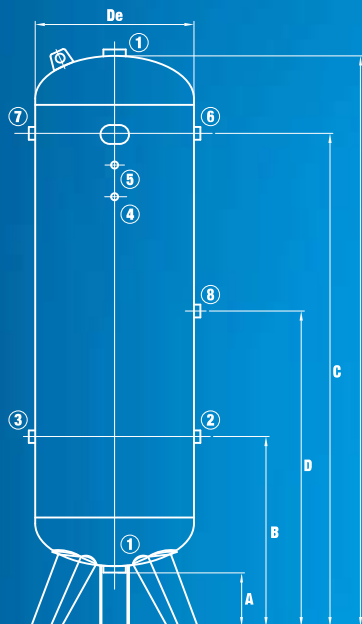

SERBATOI ARIA VERTICALI VERNICIATI 11-12 BAR

Direttiva	2009/105/EC	97/23/EC (PED)
Pressione di esercizio	11 Bar	12 Bar
Temperatura di esercizio	-10+100°C	-10+50°C

- Materiale: acciaio al carbonio
- Fluido contenuto: aria compressa / azoto (gruppo 2)
- Trattamento: verniciatura esterna di colore Blu Ral 5015 (standard)

CODICE	Direttiva	Capacità nominale	Pressione esercizio	De	A	B	C	D	L	1	2	3	4	5	6	7	8	Peso
RAL 5015		Lt	Bar	mm	mm	mm	mm	mm	mm	inch	inch	inch	inch	inch	inch	inch	inch	Kg
VEC01866	2009/105/EC	90	11	370	180	348	968	-	1126	1/2"	3/4"	-	3/8"	3/8"	-	3/4"	-	29
VEC00644	2009/105/EC	100	11	370	180	355	1055	-	1213	1/2"	3/4"	-	3/8"	3/8"	-	3/4"	-	31
VEC00709	2009/105/EC	150	11	396	170	385	1210	-	1430	1/2"	1"	-	3/8"	3/8"	-	1"	-	44
VEC00645	2009/105/EC	200	11	446	175	400	1225	-	1557	1/2"	1"	-	3/8"	3/8"	-	1"	-	55
VEC02071	2009/105/EC	200	11	446	175	400	1225	-	1557	2"	1"	-	3/8"	3/8"	-	1"	-	55
VEC00478	2009/105/EC	270	11	500	175	599	1304	-	1648	1/2"	1"	1"	-	3/8"	1"	-	-	67
VEC00795	2009/105/EC	270	11	500	175	599	1304	-	1648	2"	1"	1"	-	3/8"	1"	-	-	67
VEC00493	2009/105/EC	500	11	600	155	785	1665	-	2050	1/2"	1"	1"	-	3/8"	1"	1"	-	115
VEC00370	2009/105/EC	500	11	600	155	785	1665	-	2050	2"	2"	2"	-	3/8"	2"	2"	-	116
VEC00507	2009/105/EC	720	11	750	135	880	1705	-	2030	2"	1"	1"	3/8"	3/8"	1"	1"	-	178
VEC00510	2009/105/EC	720	11	750	135	880	1705	-	2030	2"	2"	2"	3/8"	3/8"	2"	2"	-	178
VEC00511	2009/105/EC	900	11	800	145	875	1805	-	2140	2"	1 1/2"	1 1/2"	3/8"	3/8"	1 1/2"	1 1/2"	-	194
VEC00518	97/23/EC (PED)	1000	12	800	145	770	1720	-	2350	2"	2"	2"	3/8"	3/8"	2"	2"	-	210
VEC00525	97/23/EC (PED)	1500	12	1000	170	680	1780	-	2305	2"	2"	2"	1/2"	1/2"	2"	2"	-	320
VEC00528	97/23/EC (PED)	2000	12	1100	200	770	1970	-	2490	2"	2"	2"	1/2"	1/2"	2"	2"	-	388
VEC00530	97/23/EC (PED)	2000	12	1100	200	770	1970	-	2490	2"	3"	3"	1/2"	1/2"	3"	3"	-	390
VEC00535	97/23/EC (PED)	3000	12	1200	140	830	2250	1540	2990	2"	2"	2"	1/2"	1/2"	2"	2"	2"	594
VEC01360	97/23/EC (PED)	3000	12	1200	140	830	2250	1540	2990	2"	3"	3"	1/2"	1/2"	3"	3"	3"	596